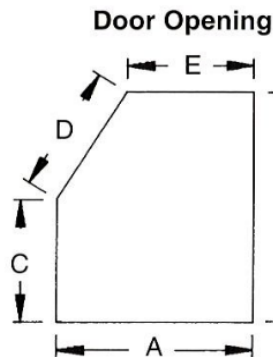

Dimensions: 60"W x 60"D x 42"H
Double Walled Doors
Safety Door Interlocks
Self Adjusting Door Latches
Knife Edge, Seal Sealing, Full Gaskets
Full Length Hinges

VIEWING WINDOW:

12 1/2" H x 21" W
Quick Change, Square Cornered, Tempered Glass
Mylar Dispenser

Lightweight Aluminum Pistol Grip,
5/32" Air Orifice Standard
4/32", 6/32", 7/32" Orifices Optional.
Operated Right or Left Handed

Air Requirements (CFM)	Gun #	40 PSI	60 PSI	80 PSI
1/4" nozzle 1/8" Orifice	4	12	17	21
5/16" nozzle, 5/32" Orifice	5	19	27	34
3/8" nozzle, 3/16" Orifice	6	27	37	47
7/16" nozzle, 7/32" Orifice	7	38	52	66

GLOVES:

Abrasive Resistant, Cloth Lined, Full Length Snap-In Gloves
Static Resistant

HOSES:

1/2" ID Lightweight, Flexible, Abrasive Resistant

BLOW OFF GUN:

Fingertip Control Blow Off Nozzle

A	B	C	D	E
54"	40"	21"	21"	37"