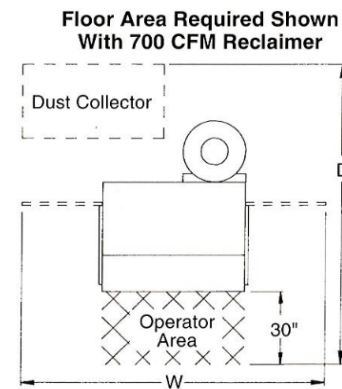

Dimensions: 60"W x 60"D x 42"H
Double Walled Doors
Safety Door Interlocks
Self Adjusting Door Latches
Knife Edge, Seal Sealing, Full Gaskets
Full Length Hinges

VIEWING WINDOW:

12 1/2" H x 21" W
Quick Change, Square Cornered, Tempered Glass
Mylar Dispenser

Lightweight Aluminum Pistol Grip,
5/32" Air Orifice Standard
4/32", 6/32", 7/32" Orifices Optional.
Operated Right or Left Handed

Air Requirements (CFM)	Gun #	40 PSI	60 PSI	80 PSI
1/4" nozzle 1/8" Orifice	4	12	17	21
5/16" nozzle, 5/32" Orifice	5	19	27	34
3/8" nozzle, 3/16" Orifice	6	27	37	47
7/16" nozzle, 7/32" Orifice	7	38	52	66

GLOVES:

Abrasive Resistant, Cloth Lined, Full Length Snap-In Gloves
Static Resistant

HOSES:

1/2" ID Lightweight, Flexible, Abrasive Resistant

BLOW OFF GUN:

Fingertip Control Blow Off Nozzle

A	B	C	D	E
54"	40"	21"	21"	37"

SPECIFICATIONS

RECLAIMER	DUST COLLECTORS
Cyclone Centrifugal Type Removable Screen Basket All Steel Construction Adjustable Air Wash	D20 Pull Through: (900) CFM 2 HP 52" W X 33"D X 80" H Manual Pneumatic Bagshaker 49 Dust Bags
700 CFM SYSTEM: 1 HP 20 Amp Service	RPJ2/DRAWER 5'10" X 2'6" X 7'9"
900 C FM SYSTEM: 2 HP 3 Phase 230 Volts 8 Amp 460 Volts 4 Amp	RPJ2H/HOPPER 5'10" X 2'6" X 12' 2-36" Cartridges Automatic Reverse Pulse Cleaning